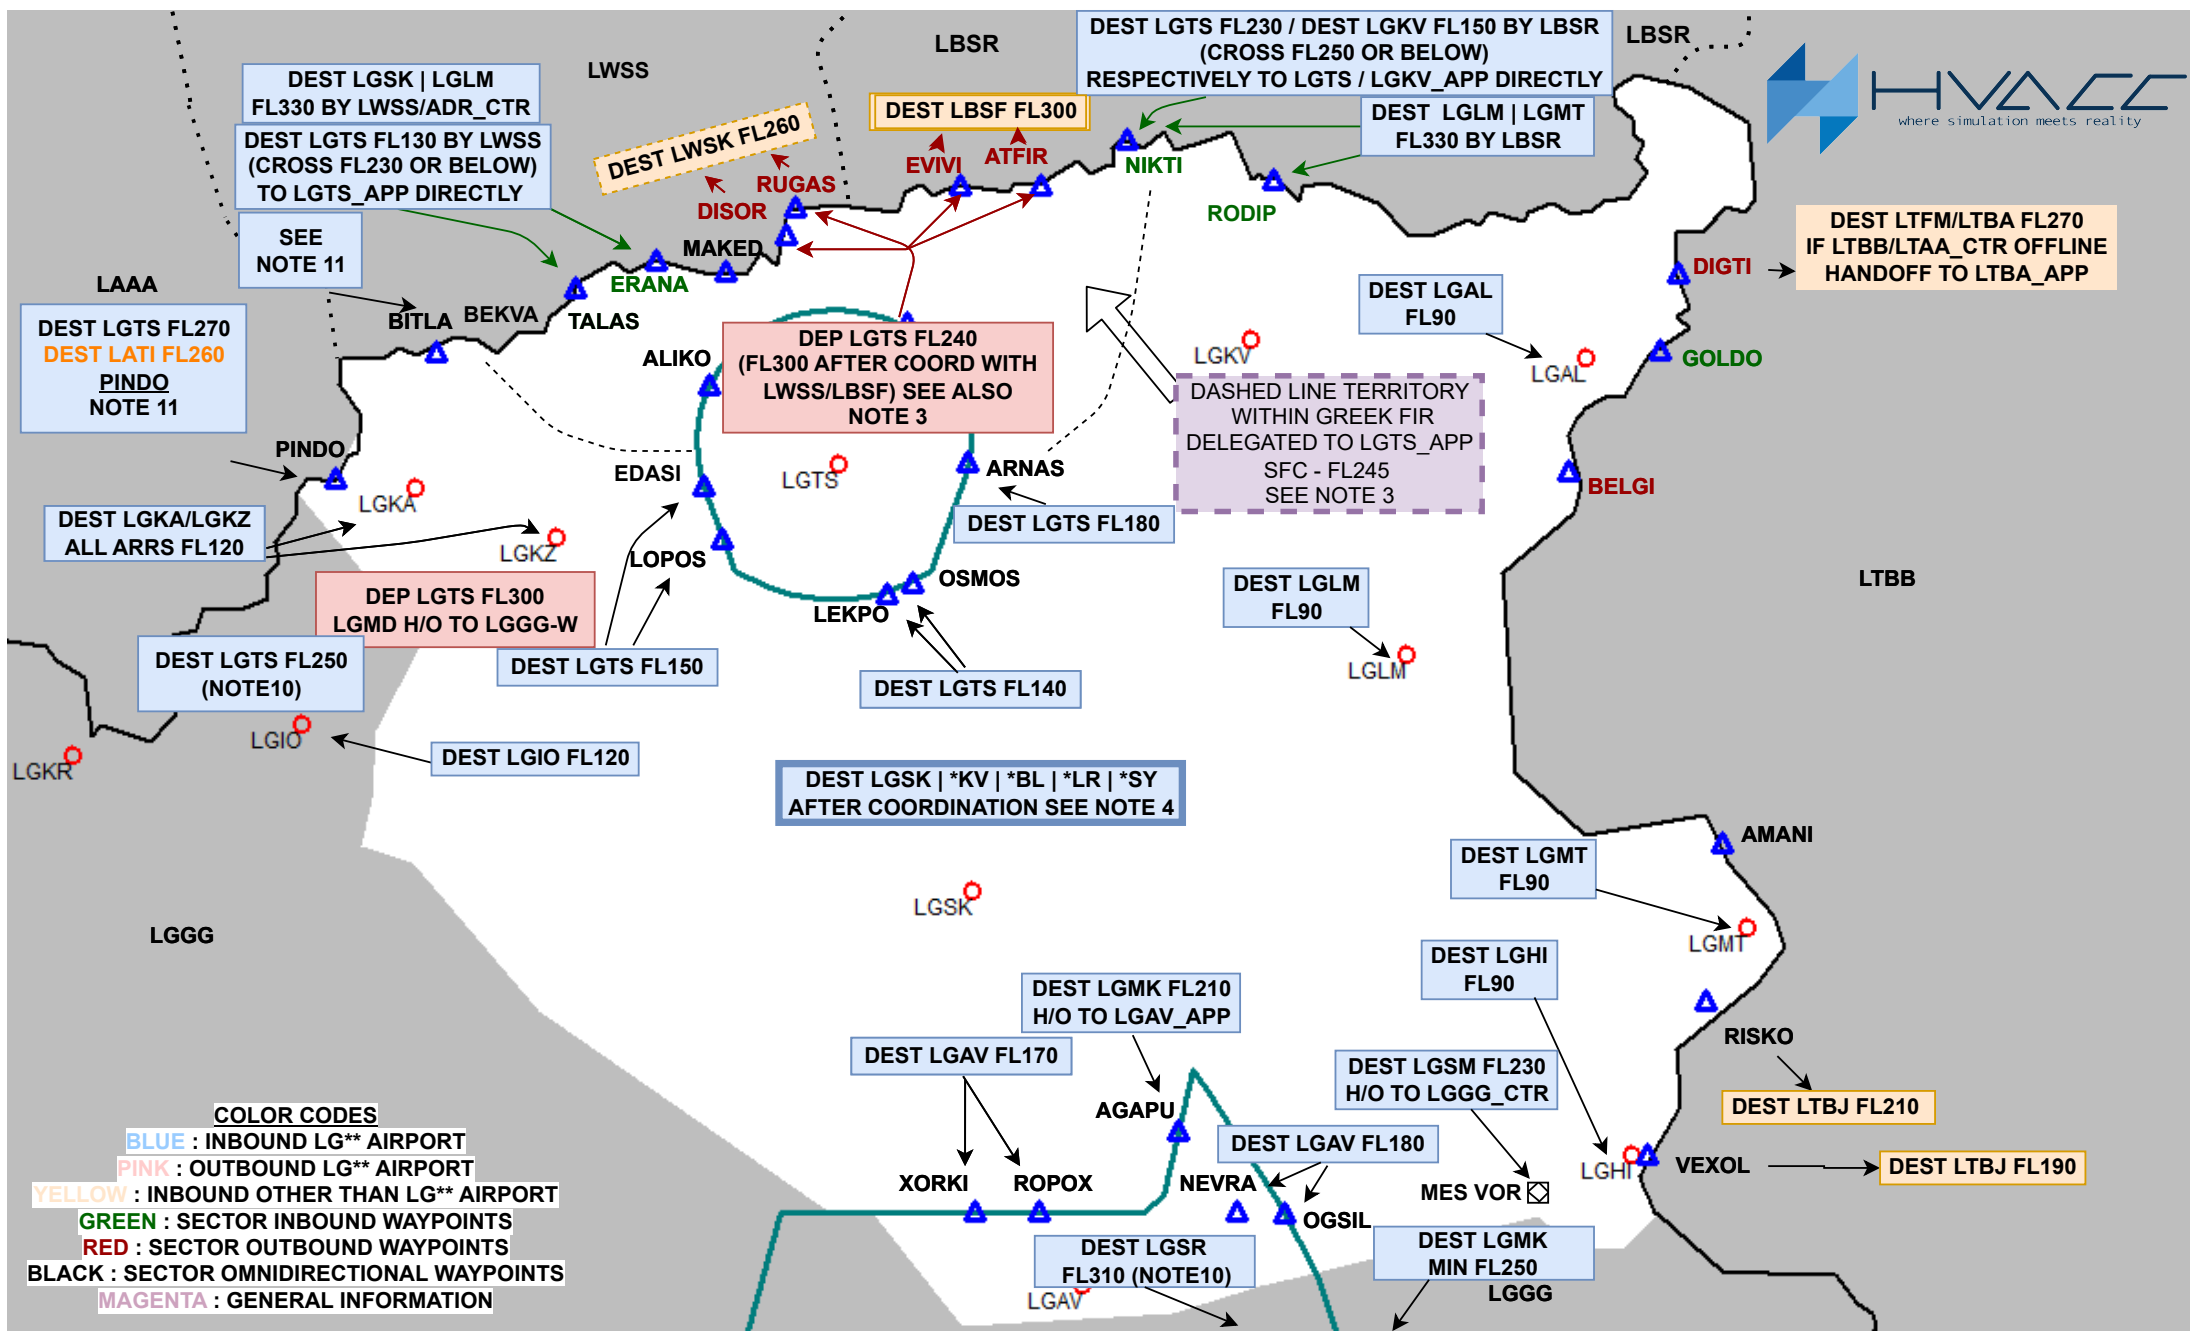

LEVEL AGREEMENT AND SOPS

MAKEDONIA ACC

SKP - LMO - KVL - TSL

FOR FLIGHT SIMULATION USE ONLY

VERSION 2.7

Effective
01.10.2024

RECORD OF CHANGES:

- v2.2
- Added dest LGSK|LGLM over ERANA
- v2.3
- Added dest LGLM | LGMT from LBSR
- v2.4
- Changed all handoffs for FL310 to FL330
- v2.5
- Added note 11 regarding BITLA and PINDO
- v2.6
- Changed descend to LGSR to FL310
- v2.7
- Changes to reflect sectors and quick overhaul

FOR FLIGHT SIMULATION USE ONLY